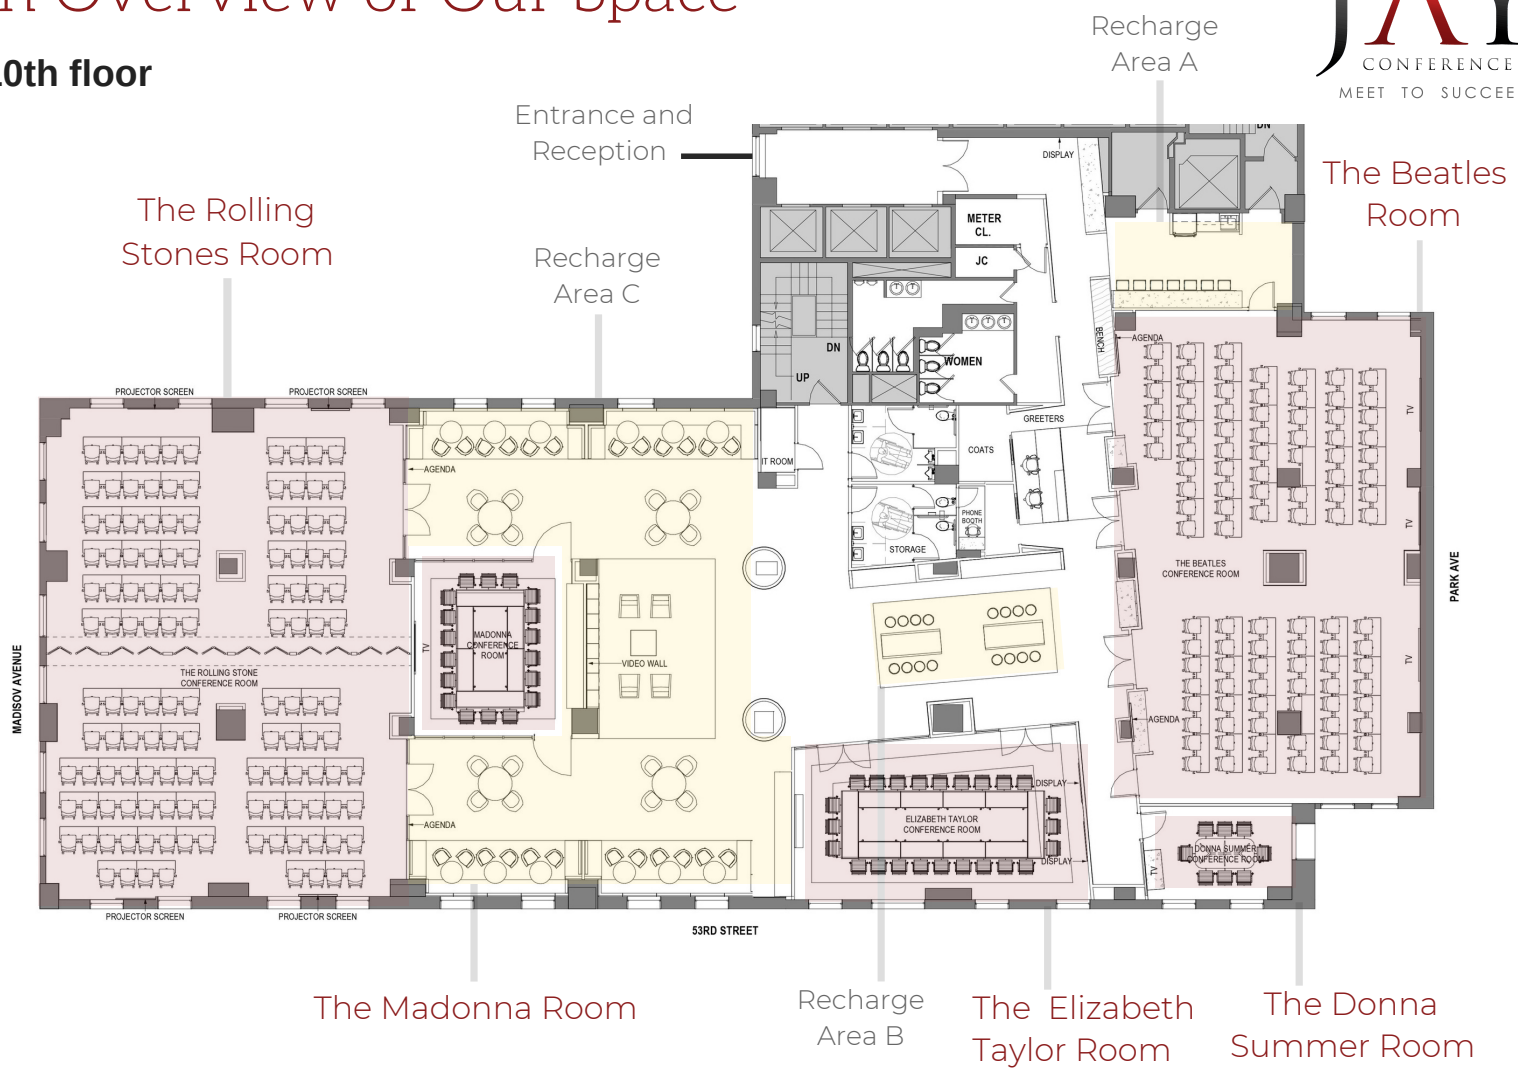

## 10th floor

| Meeting Room     | Dimension (ft) | Area (sq ft) | Ceiling Height (ft) | Theater | Classroom | Pod | Boardroom | Reception |
|------------------|----------------|--------------|---------------------|---------|-----------|-----|-----------|-----------|
| Rolling Stones   | 58 x 43        | 2,600        | 11'                 | 220     | 156       | 144 | n/a       | 250       |
| Beatles          | 57 x 36        | 2,150        | 11'                 | 170     | 110       | 114 | n/a       | 200       |
| Elizabeth Taylor | 35 x 21        | 750          | 11'                 | 60      | 30        | 36  | 30        | 75        |
| Madonna          | 21 x 21        | 450          | 11'                 | 40      | 18        | 24  | 18        | 45        |
| Donna Summer     | 17 x 11        | 200          | 11'                 | 16      | n/a       | 10  | 12        | 20        |
| Recharge A       | 14 x 11        | 155          | 11'                 | n/a     | n/a       | n/a | n/a       | 15        |
| Recharge B       | 25 x 20        | 500          | 11'                 | n/a     | n/a       | n/a | n/a       | 50        |
| Recharge C       | 80 x 20        | 1,600        | 11'                 | n/a     | n/a       | n/a | n/a       | 160       |

# An Overview of Our Space

Theater

Boardroom

Classroom

Reception

Pods / Rounds

Our on-demand meeting rooms can easily be rearranged to accommodate the need for theater, boardroom, classroom, reception, or pods/rounds style setups and always include onsite professional administrative and IT support. Our 5 fully adjustable conference rooms were designed to embody the classic style of their namesake.